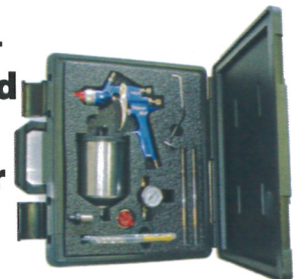

NEW!!! C.A. Technologies NEW!!! C.A.T. Pack

The CAT Pack will be available with the JSLP, J300C or J100H and will come in a durable plastic case which will include a wall mount gun stand, multipurpose wrench, ratchet assy with 3/8" socket, and mini regulator. Also included, an extra air cap and 3 different needle and nozzle sizes to spray a wide range of materials .

The Cat Pack is perfect for spraying multiple materials. Stainless steel fluid passages, needles and nozzles come standard in the JSLP, J300H and J100H. The CAT Pack is the perfect Gravity kit for any job.

C.A.T. Packs

The CAT Pack comes in a durable plastic case which includes 3 different needle and nozzle sizes for spraying a wide range of materials along with other accessories to make this the most valuable spray gun kit in the industry.