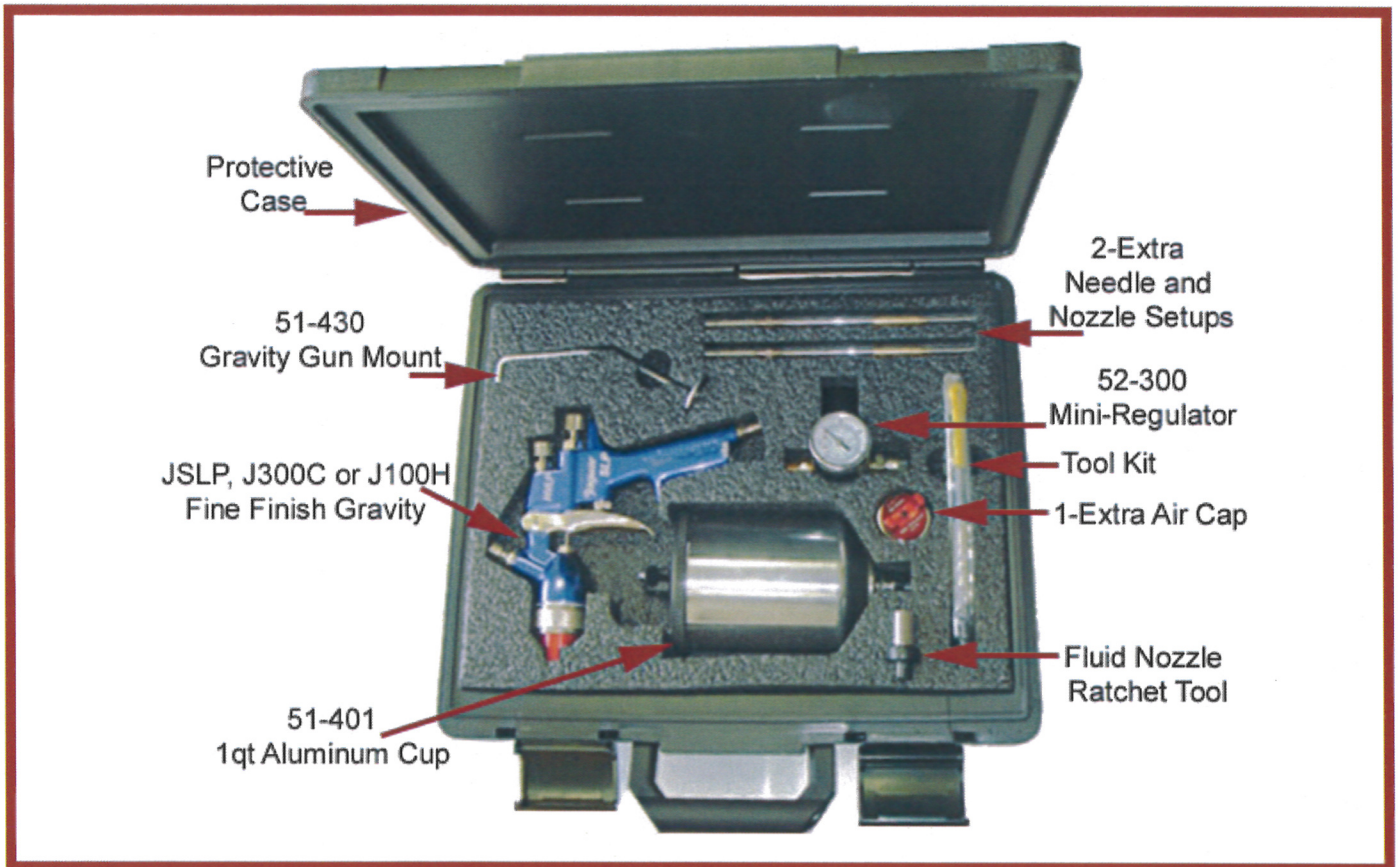

NEW!!! C.A. Technologies NEW!!! C.A.T. Pack

The CAT Pack will be available with the JSLP, J300C or J100H and will come in a durable plastic case which will include a wall mount gun stand, multipurpose wrench, ratchet assy with 3/8" socket, and mini regulator. Also included, an extra air cap and 3 different needle and nozzle sizes to spray a wide range of materials .

The Cat Pack is perfect for spraying multiple materials. Stainless steel fluid passages, needles and nozzles come standard in the JSLP, J300H and J100H. The CAT Pack is the perfect Gravity kit for any job.

C.A.T. Packs

The CAT Pack comes in a durable plastic case which includes 3 different needle and nozzle sizes for spraying a wide range of materials along with other accessories to make this the most valuable spray gun kit in the industry.